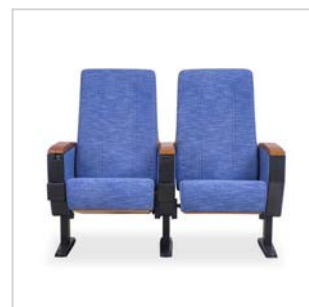

Hampton CS

Hampton is offered with an elegant design, ultra-comfortable molded foam and a functional writing tablet. It can be fitted with an optional customised arm to provide a built-in simultaneous interpretation facility or audio facility as the right fit for high-end multi-purpose venues.

Options

- MDF tablet top with melamine finish
- Aluminum seat number/row letter plate

LS-17604-CS

Features & Finishes

- Plastic back and seat shell
- Molded foam cushion
- Counterweight tip-up seat mechanism
- Painted solid wood armrest
- Powder coated steel leg

Options

- MDF tablet top with melamine finish
- Fluorescent seat number plate
- Aluminum row letter plate

Metropolis CS

Metropolis is a high-quality wood back auditorium seating surfaced with a high-density, painted plywood. The back and seat is cold-moulded high-resilient foam for optimal comfort.