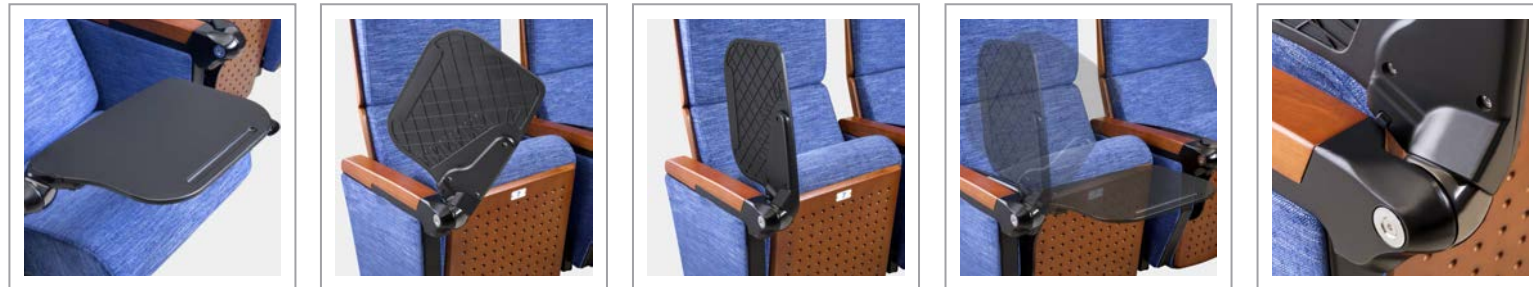

Plastic tablet top with aluminum bracket support (Available in Metropolis LS-7603AS-CS & Herman LS-9612E-CS)