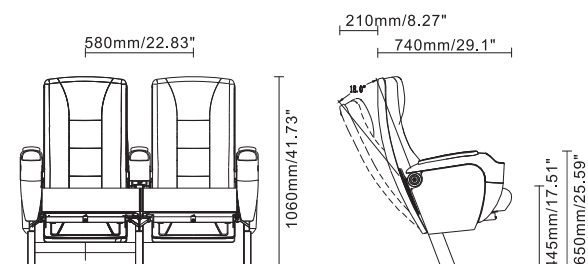

LS-13603A-CS

Features & Finishes

- Glider with back swing (18°)
- Plastic back shell
- Upholstered seat bottom
- Molded foam cushion
- Fixed seat bottom in down position
- Flip-up plastic armrest with padding
- Powder coated steel leg

Options

- Fixed back (LS-13603-CS)
- Embroidery logo/numbering
- Fluorescent seat number/row letter plate