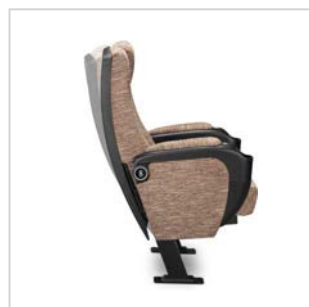

LS-13603A-CS

Features & Finishes

- Glider with back swing (18°)
- Plastic back shell
- Upholstered seat bottom
- Molded foam cushion
- Fixed seat bottom in down position
- Flip-up plastic armrest with padding
- Powder coated steel leg

Options

- Fixed back (LS-13603-CS)
- Embroidery logo/numbering
- Fluorescent seat number/row letter plate