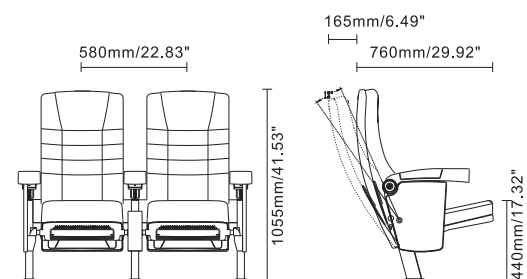

Madelyn CS

Madelyn is offered with a lounge back that fits to your desired position, a retractable cup holder, arms for a love-seat version, and a sustainable steel structural support.

Features & Finishes

- Glider with back swing (12°)
- Plastic back and seat shell
- Molded foam cushion
- Counterweight tip-up seat mechanism
- Flip-up plastic armrest
- Powder coated steel leg

Options

- Embroidery logo/numbering
- Fluorescent seat number/row letter plate