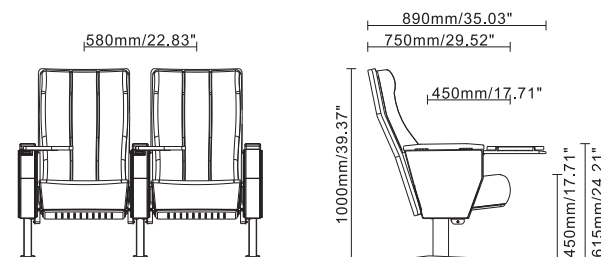

Hampton CS

Hampton is offered with an elegant design, ultra-comfortable molded foam and a functional writing tablet. It can be fitted with an optional customised arm to provide a built-in simultaneous interpretation facility or audio facility as the right fit for high-end multi-purpose venues.

Layton CS

Layton is designed specifically to meet the high standards required by the most prestigious assembly spaces. With ultra-thick molded cushion in high density that is shaped around, your patrons get plenty of support and comfort during performing or presentation.

Features & Finishes

- Plywood outerback and seat panel with melamine finish
- Molded foam cushion
- Spring-damper tip-up seat mechanism
- Painted solid wood armrest
- Powder coated steel leg

Options

- MDF tablet top with melamine finish
- Aluminum seat number/row letter plate

Features & Finishes

- Plastic back and seat shell
- Molded foam cushion
- Counterweight tip-up seat mechanism
- Painted solid wood armrest
- Powder coated steel leg

Options

- MDF tablet top with melamine finish
- Fluorescent seat number plate
- Aluminum row letter plate