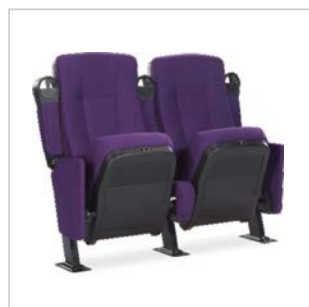

Madelyn CS

Madelyn is offered with a lounge back that fits to your desired position, a retractable cup holder, arms for a love-seat version, and a sustainable steel structural support.

Features & Finishes

- Glider with back swing (12°)
- Plastic back and seat shell
- Molded foam cushion
- Counterweight tip-up seat mechanism
- Flip-up plastic armrest
- Powder coated steel leg

Options

- Embroidery logo/numbering
- Fluorescent seat number/row letter plate