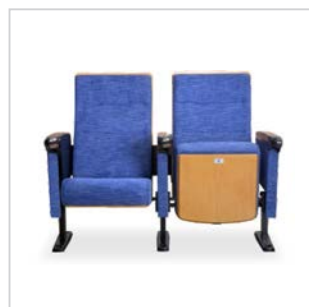

LS-7603AS-CS

Features & Finishes

- Plywood outerback and seat panel with wood veneer finish
- Molded foam cushion
- Spring-damper tip-up seat mechanism
- Painted solid wood armrest
- Powder coated steel leg

Options

- Plastic writing tablet
- Aluminum seat number/row letter plate

LS-9612E-CS

Cinema Theatre Seating

From the moment we developed our very first cinema chair, we've committed a force of resources to creating a collection of seating that not only provides complete comfort for patrons, but that also offers all that you, as a venue manager, need. This includes ease of maintenance, ease of cleaning and cost-effectiveness – both now and in the future. Today, we're proud to present a range that includes full-rockers, fixed backs and VIP recliners.

Emblem CS

Combining an elevated distinctive lounge back and a sumptuous headrest, EMBLEM allows your patrons to enjoy a completely homelike theatre-level experience.

Tennessee CS

TENNESSEE offers an upgraded flip-up arm design and headrest for better head support.