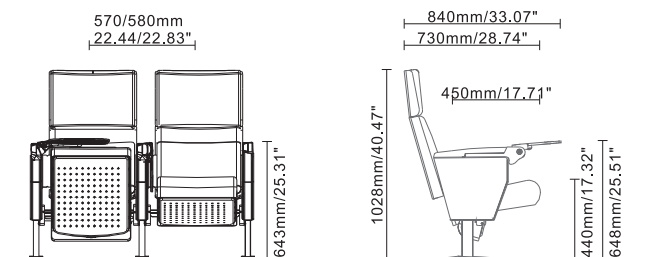

Metropolis CS

Metropolis is a high-quality wood back auditorium seating surfaced with a high-density, painted plywood. The back and seat is cold-moulded high-resilient foam for optimal comfort.

Herman CS

Herman is one of Leadcom's top sellers. With its premium comfort, exceptional durability and flexibility in back shape options, it delivers extraordinary value for auditoriums.

Features & Finishes

- Plywood outerback and seat panel with melamine finish
- Molded foam cushion
- Spring-damper tip-up seat mechanism
- Painted solid wood armrest
- Powder coated steel leg

Options

- Plastic writing tablet
- Aluminum seat number/row letter plate

Features & Finishes

- Plywood outerback and seat panel with wood veneer finish
- Molded foam cushion
- Spring-damper tip-up seat mechanism
- Painted solid wood armrest
- Powder coated steel leg

Options

- Plastic writing tablet
- Aluminum seat number/row letter plate