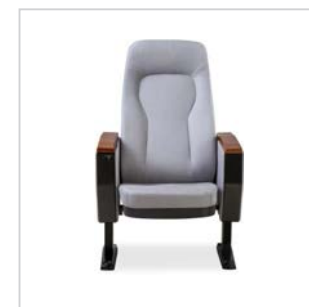

Options

- MDF tablet top with melamine finish
- Aluminum seat number/row letter plate

LS-17604-CS

Features & Finishes

- Plastic back and seat shell
- Molded foam cushion
- Counterweight tip-up seat mechanism
- Painted solid wood armrest
- Powder coated steel leg

Options

- MDF tablet top with melamine finish
- Fluorescent seat number plate
- Aluminum row letter plate

Metropolis CS

Metropolis is a high-quality wood back auditorium seating surfaced with a high-density, painted plywood. The back and seat is cold-moulded high-resilient foam for optimal comfort.