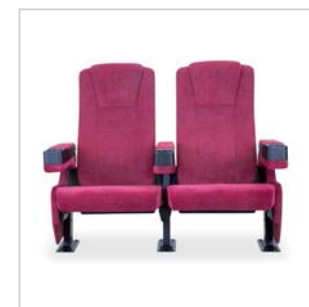

Emblem CS

Combining an elevated distinctive lounge back and a sumptuous headrest, EMBLEM allows your patrons to enjoy a completely homelike theatre-level experience.

Tennessee CS

TENNESSEE offers an upgraded flip-up arm design and headrest for better head support.

LS-15606-CS

Features & Finishes

- Glider with back swing (18°)
- Plastic back shell
- Upholstered seat bottom
- Molded foam cushion
- Fixed seat bottom in down position
- Fixed plastic armrest with padding
- Powder coated steel leg

Options

- Fixed back (LS-15606N-CS)
- Embroidery logo/numbering
- Fluorescent seat number/row letter plate

LS-13603A-CS

Features & Finishes

- Glider with back swing (18°)
- Plastic back shell
- Upholstered seat bottom
- Molded foam cushion
- Fixed seat bottom in down position
- Flip-up plastic armrest with padding
- Powder coated steel leg

Options

- Fixed back (LS-13603-CS)
- Embroidery logo/numbering
- Fluorescent seat number/row letter plate

Madelyn CS

Madelyn is offered with a lounge back that fits to your desired position, a retractable cup holder, arms for a love-seat version, and a sustainable steel structural support.