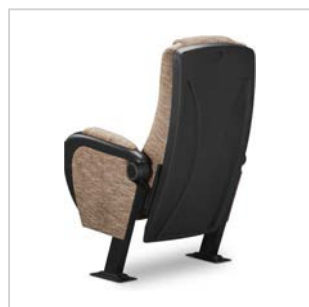

LS-13603A-CS

Features & Finishes

- Glider with back swing (18°)
- Plastic back shell
- Upholstered seat bottom
- Molded foam cushion
- Fixed seat bottom in down position
- Flip-up plastic armrest with padding
- Powder coated steel leg

Options

- Fixed back (LS-13603-CS)
- Embroidery logo/numbering
- Fluorescent seat number/row letter plate