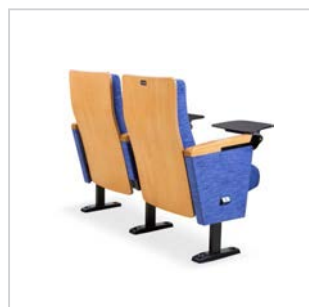

LS-7603AS-CS

Features & Finishes

- Plywood outerback and seat panel with wood veneer finish
- Molded foam cushion
- Spring-damper tip-up seat mechanism
- Painted solid wood armrest
- Powder coated steel leg

Options

- Plastic writing tablet
- Aluminum seat number/row letter plate

LS-9612E-CS

Cinema Theatre Seating

From the moment we developed our very first cinema chair, we've committed a force of resources to creating a collection of seating that not only provides complete comfort for patrons, but that also offers all that you, as a venue manager, need. This includes ease of maintenance, ease of cleaning and cost-effectiveness – both now and in the future. Today, we're proud to present a range that includes full-rockers, fixed backs and VIP recliners.