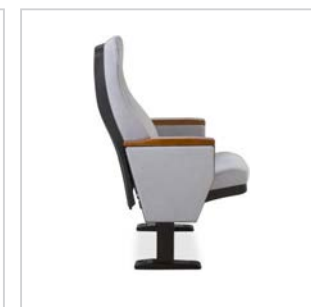

Hampton CS

Hampton is offered with an elegant design, ultra-comfortable molded foam and a functional writing tablet. It can be fitted with an optional customised arm to provide a built-in simultaneous interpretation facility or audio facility as the right fit for high-end multi-purpose venues.

Layton CS

Layton is designed specifically to meet the high standards required by the most prestigious assembly spaces. With ultra-thick molded cushion in high density that is shaped around, your patrons get plenty of support and comfort during performing or presentation.

Features & Finishes

- Plywood outerback and seat panel with melamine finish
- Molded foam cushion
- Spring-damper tip-up seat mechanism
- Painted solid wood armrest
- Powder coated steel leg

Options

- MDF tablet top with melamine finish
- Aluminum seat number/row letter plate

Features & Finishes

- Plastic back and seat shell
- Molded foam cushion
- Counterweight tip-up seat mechanism
- Painted solid wood armrest
- Powder coated steel leg

Options

- MDF tablet top with melamine finish
- Fluorescent seat number plate
- Aluminum row letter plate