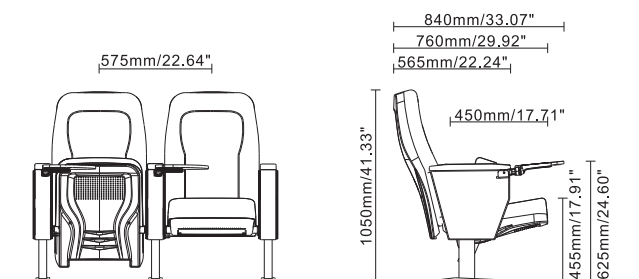

Hampton CS

Hampton is offered with an elegant design, ultra-comfortable molded foam and a functional writing tablet. It can be fitted with an optional customised arm to provide a built-in simultaneous interpretation facility or audio facility as the right fit for high-end multi-purpose venues.

Layton CS

Layton is designed specifically to meet the high standards required by the most prestigious assembly spaces. With ultra-thick molded cushion in high density that is shaped around, your patrons get plenty of support and comfort during performing or presentation.

Features & Finishes

- Plywood outerback and seat panel with melamine finish
- Molded foam cushion
- Spring-damper tip-up seat mechanism
- Painted solid wood armrest
- Powder coated steel leg

Options

- MDF tablet top with melamine finish
- Aluminum seat number/row letter plate

Features & Finishes

- Plastic back and seat shell
- Molded foam cushion
- Counterweight tip-up seat mechanism
- Painted solid wood armrest
- Powder coated steel leg

Options

- MDF tablet top with melamine finish
- Fluorescent seat number plate
- Aluminum row letter plate