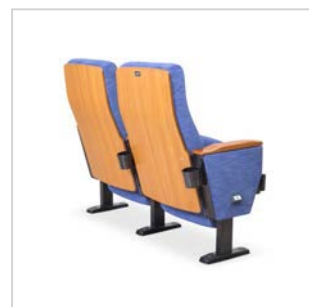

LS-620GT-CS

Features & Finishes

- Plywood outerback and seat panel with melamine finish
- Molded foam cushion
- Spring-damper tip-up seat mechanism
- Painted solid wood armrest
- Powder coated steel leg

Options

- MDF tablet top with melamine finish
- Aluminum seat number/row letter plate

LS-17604-CS

Features & Finishes

- Plastic back and seat shell
- Molded foam cushion
- Counterweight tip-up seat mechanism
- Painted solid wood armrest
- Powder coated steel leg

Options

- MDF tablet top with melamine finish
- Fluorescent seat number plate
- Aluminum row letter plate

Metropolis CS

Metropolis is a high-quality wood back auditorium seating surfaced with a high-density, painted plywood. The back and seat is cold-moulded high-resilient foam for optimal comfort.