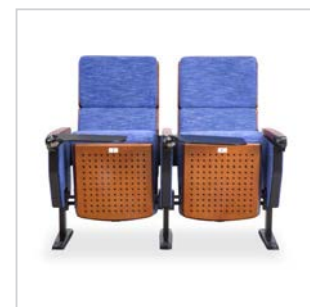

LS-7603AS-CS

Features & Finishes

- Plywood outerback and seat panel with wood veneer finish
- Molded foam cushion
- Spring-damper tip-up seat mechanism
- Painted solid wood armrest
- Powder coated steel leg

Options

- Plastic writing tablet
- Aluminum seat number/row letter plate

LS-9612E-CS

Cinema Theatre Seating

From the moment we developed our very first cinema chair, we've committed a force of resources to creating a collection of seating that not only provides complete comfort for patrons, but that also offers all that you, as a venue manager, need. This includes ease of maintenance, ease of cleaning and cost-effectiveness – both now and in the future. Today, we're proud to present a range that includes full-rockers, fixed backs and VIP recliners.

Emblem CS

Combining an elevated distinctive lounge back and a sumptuous headrest, EMBLEM allows your patrons to enjoy a completely homelike theatre-level experience.

Tennessee CS

TENNESSEE offers an upgraded flip-up arm design and headrest for better head support.