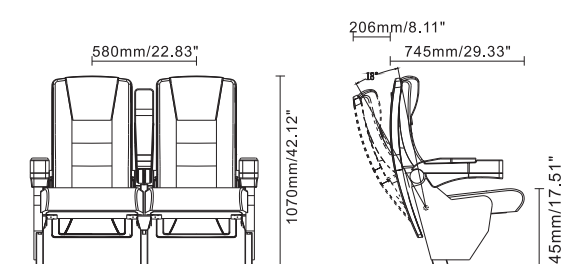

Emblem CS

Combining an elevated distinctive lounge back and a sumptuous headrest, EMBLEM allows your patrons to enjoy a completely homelike theatre-level experience.

Tennessee CS

TENNESSEE offers an upgraded flip-up arm design and headrest for better head support.

Features & Finishes

- Glider with back swing (18°)
- Plastic back shell
- Upholstered seat bottom
- Molded foam cushion
- Fixed seat bottom in down position
- Fixed plastic armrest with padding
- Powder coated steel leg

Options

- Fixed back (LS-15606N-CS)
- Embroidery logo/numbering
- Fluorescent seat number/row letter plate

Features & Finishes

- Glider with back swing (18°)
- Plastic back shell
- Upholstered seat bottom
- Molded foam cushion
- Fixed seat bottom in down position
- Flip-up plastic armrest with padding
- Powder coated steel leg

Options

- Fixed back (LS-13603-CS)
- Embroidery logo/numbering
- Fluorescent seat number/row letter plate