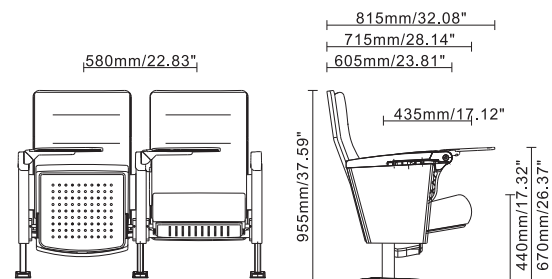

Metropolis CS

Metropolis is a high-quality wood back auditorium seating surfaced with a high-density, painted plywood. The back and seat is cold-moulded high-resilient foam for optimal comfort.

Herman CS

Herman is one of Leadcom's top sellers. With its premium comfort, exceptional durability and flexibility in back shape options, it delivers extraordinary value for auditoriums.

Features & Finishes

- Plywood outerback and seat panel with melamine finish
- Molded foam cushion
- Spring-damper tip-up seat mechanism
- Painted solid wood armrest
- Powder coated steel leg

Options

- Plastic writing tablet
- Aluminum seat number/row letter plate

Features & Finishes

- Plywood outerback and seat panel with wood veneer finish
- Molded foam cushion
- Spring-damper tip-up seat mechanism
- Painted solid wood armrest
- Powder coated steel leg

Options

- Plastic writing tablet
- Aluminum seat number/row letter plate