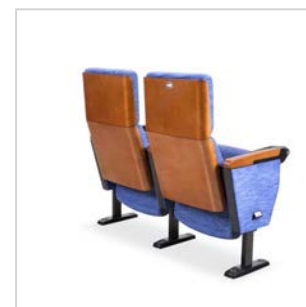

LS-7603AS-CS

Features & Finishes

- Plywood outerback and seat panel with wood veneer finish
- Molded foam cushion
- Spring-damper tip-up seat mechanism
- Painted solid wood armrest
- Powder coated steel leg

Options

- Plastic writing tablet
- Aluminum seat number/row letter plate

LS-9612E-CS

Cinema Theatre Seating

From the moment we developed our very first cinema chair, we've committed a force of resources to creating a collection of seating that not only provides complete comfort for patrons, but that also offers all that you, as a venue manager, need. This includes ease of maintenance, ease of cleaning and cost-effectiveness – both now and in the future. Today, we're proud to present a range that includes full-rockers, fixed backs and VIP recliners.

Emblem CS

Combining an elevated distinctive lounge back and a sumptuous headrest, EMBLEM allows your patrons to enjoy a completely homelike theatre-level experience.

Tennessee CS

TENNESSEE offers an upgraded flip-up arm design and headrest for better head support.